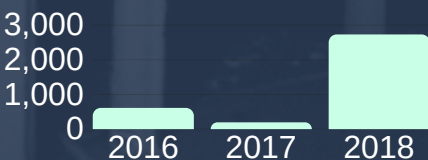

612,347 INVESTIGATIONS

Between July 2016 and July 2018, "investigations have been opened into **612,347** persons.

IN CONNECTION WITH JULY 15TH

217,971 persons are detained. Of those, the courts had convicted **16,684**, and another **14,750** were in prison awaiting trial. **47,778** individuals remained detained.

POPULATION VS. CAPACITY

Total prison inmate population of **260,144** in government-operated detention facilities with a capacity of **211,766** inmates.

BUILDING NEW JAILS

38 new prisons built last year, another **76** under construction. **170** jails will be built over the next five years.

BABIES IN PRISON

600 babies imprisoned with their mothers. **100** women who were pregnant or had just given birth were imprisoned.

TORTURE, MISTREATMENT, AND ABUSE

PRISONS IN TURKEY

www.silencedturkey.org